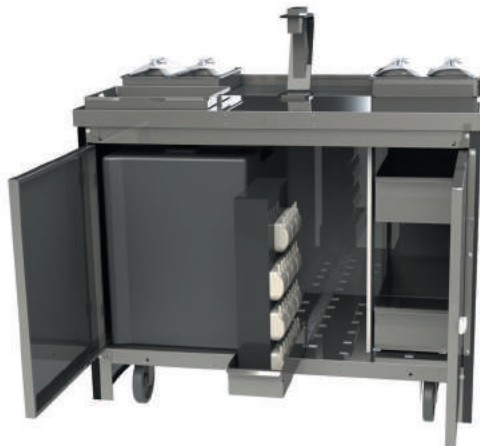

Go mobile PORTABLE COCKTAIL BAR

GiG Cart is the latest addition to the world of Cocktails Machine.

It's been created to offer the **perfect mobile solution** for outdoor space, events, lounges, sports venues and more. Based on the GiG Modular, it comes with **15 pumps** for your ingredients (liquors, juices, mixes), an **ice chest**, 4x to 6x **garnish trays**, **sliding drawers**, **locking doors**, 6ft long power cord to plug-in or a **battery option** so you never have to worry about finding a power outlet.

Customize GiG Cart with **your own logo** for your personal experience.

(*rendering, actual version may differ)