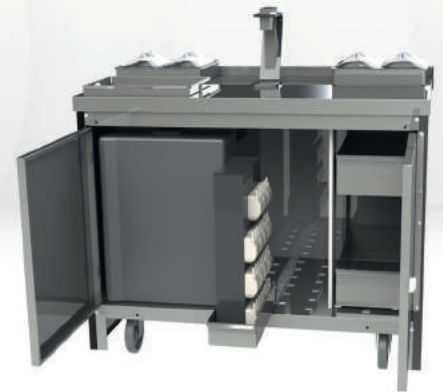

GiG Cart

www.cocktailsmachine.us

PRODUCT MADE IN ITALY
Patented and Certified