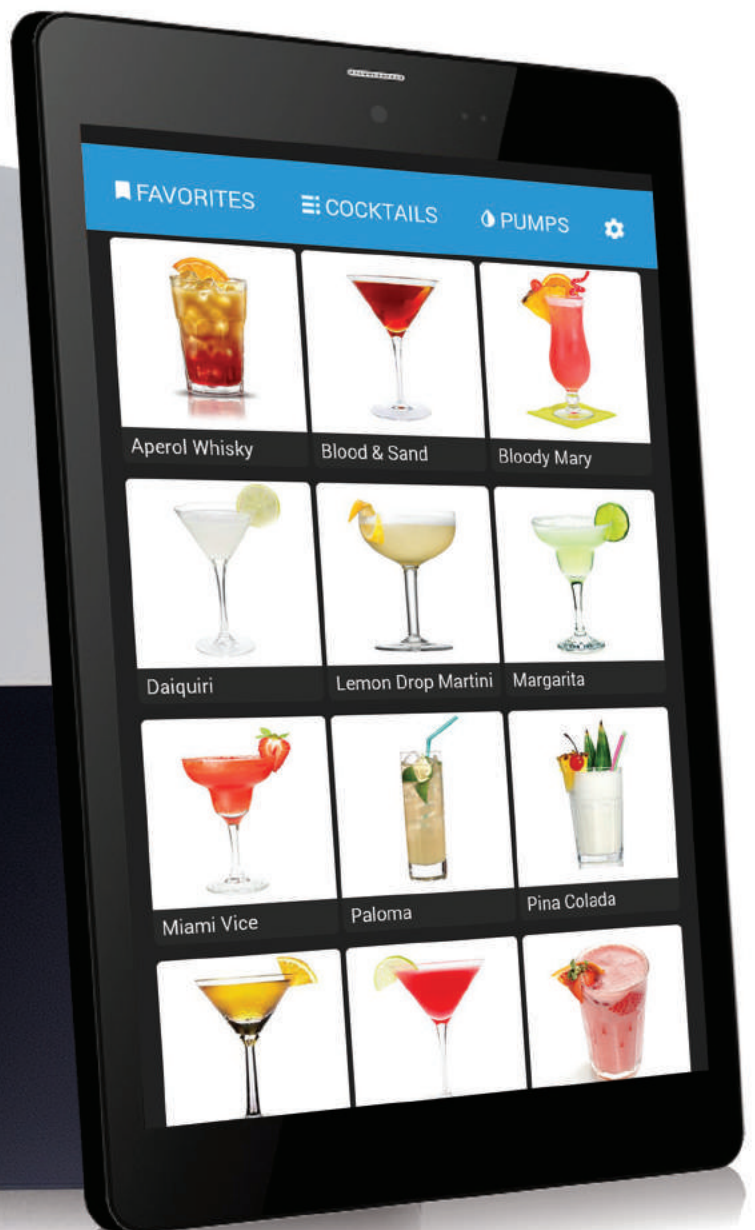

Eliminate Waste

SAVE UP TO 20%

Thanks to **GiG - Cocktails Machine**, you work faster while finally getting rid of unwanted overpouring. Expect to **save up to 20%** on the cost of ingredients, recapture revenue, and enjoy **quick Return On Investment**.

Choose your cocktail, **Touch** the tablet, it's **Done!**
Typical cocktail preparation averages **10 seconds**.

15x independent lines / no cross-contamination!