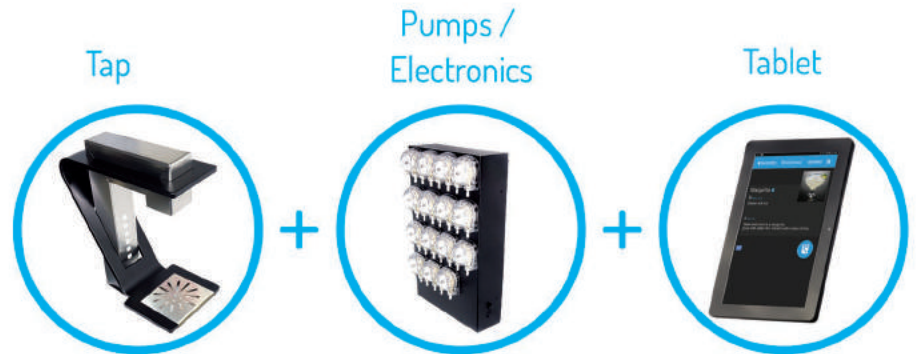

The embedded technology paired with the user friendly interface allows you to dispense the **exact quantity of ingredients** needed for each recipe, with a simple touch on your screen.

Program your recipe and **connect up to 15 ingredients**: liquors, juices, mixes or syrups, through completely separated lines, so that **every single cocktail tastes like the perfect one.**

**Choose** your cocktail, **Touch** the tablet, it's **Done!**  
Typical cocktail preparation averages **10 seconds**.

**15x independent lines / no cross-contamination!**

# Go modular INTEGRATE ANYWHERE

**GiG Modular** is meant to be **integrated directly to your bar fixture**. Following an easy installation, GiG perfectly blends in any decor.

Pumps and electronics are packed in an **extra compact** enclosure that easily fits most spaces. Like the standard GiG Pro, it comes with 15 lines.

*(\*example of an integration in a fridge)*