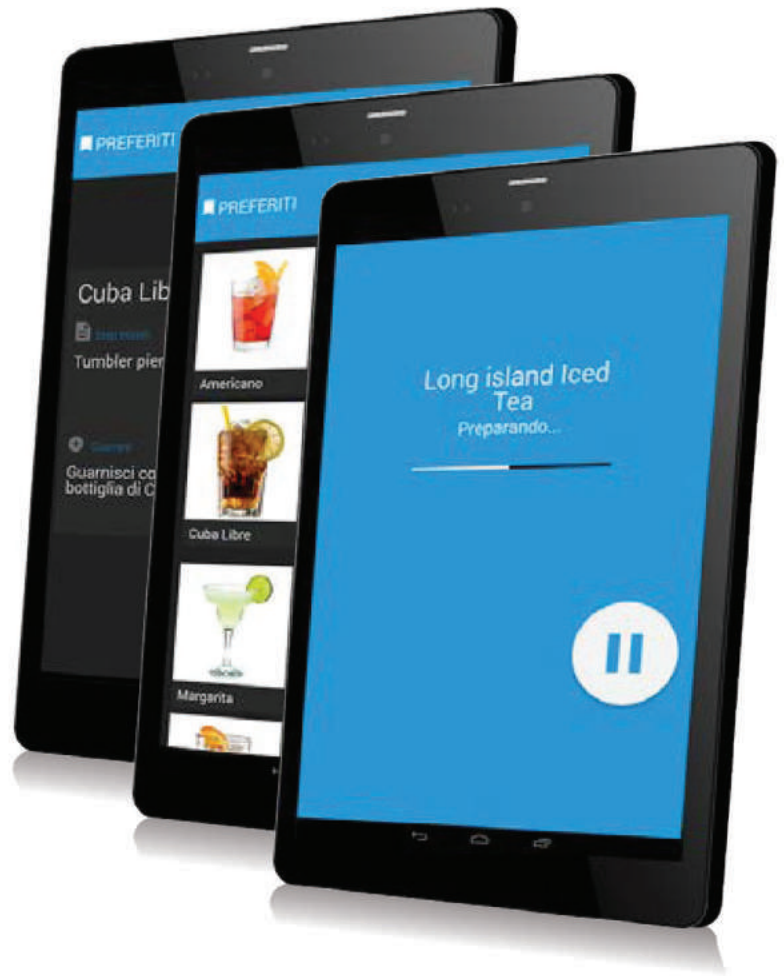

The App EVERYTHING YOU NEED

In the app you'll find **75 pre-loaded recipes** complete with preparation steps (glassware, garnishes, add-ons etc.).

You can **edit** these, **add your own** twist to a classic, or simply **load your own** menu.

Each recipe provides **step-by-step instructions**, helping the staff maintain consistency for the perfect preparation.